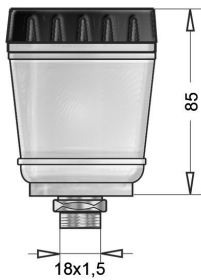

**SOF26** Con sensore livello olio  
With oil level check control

**SOF16** Serbatoio olio freni DOT  
DOT brake oil tank

**SOF15** Serbatoio olio freni DOT  
DOT brake oil tank  
**Z657** Staffa supporto serbatoio  
Oil tank bracket