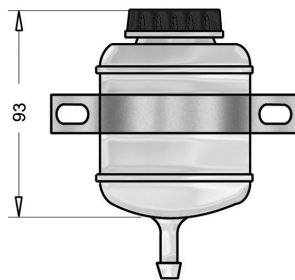

**SOF26** Con sensore livello olio  
With oil level check control

**SOF16** Serbatoio olio freni DOT  
DOT brake oil tank

**SOF15** Serbatoio olio freni DOT  
DOT brake oil tank  
**Z657** Staffa supporto serbatoio  
Oil tank bracket

**Z580** Tappo con sensore livello olio  
*Cap with oil level check control*

**Z194** Tappo con sensore livello olio  
*Cap with oil level check control*

**Z367** Tappo serbatoio olio freni DOT  
*DOT brake oil tank cap*