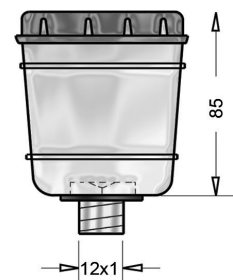

SOF20 Serbatoio olio freni DOT
DOT brake oil tank