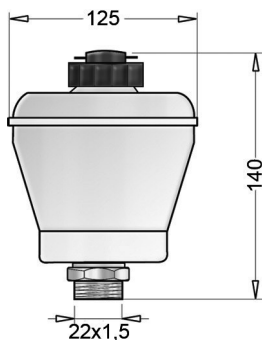

SOF23 Serbatoio olio freni DOT
DOT brake oil tank

SOF17 Serbatoio olio freni DOT
DOT brake oil tank