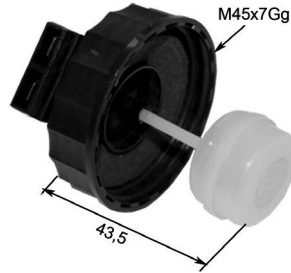

**SOF17** Serbatoio olio freni DOT  
DOT brake oil tank

**SOF25** Serbatoio olio freni DOT  
DOT brake oil tank

**SOF20** Serbatoio olio freni DOT  
DOT brake oil tank

**Z190M** Tappo serbatoio Olio minerale  
*Mineral oil tank cap*

**Z580** Tappo con sensore livello olio  
*Cap with oil level check control*

**Z194** Tappo con sensore livello olio  
*Cap with oil level check control*

**Z367** Tappo serbatoio olio freni DOT  
*DOT brake oil tank cap*