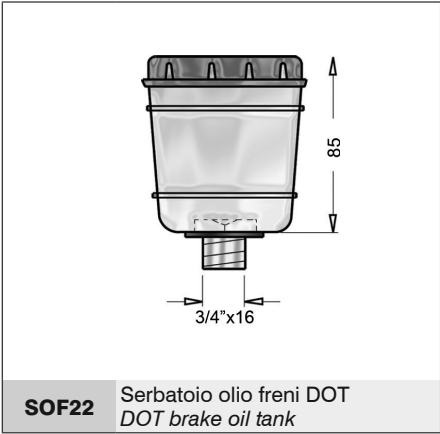

SOF17 Serbatoio olio freni DOT
DOT brake oil tank