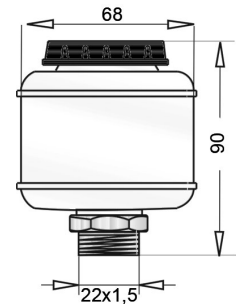

SOF13 Serbatoio olio freni DOT
DOT brake oil tank
SOF13M Serbatoio olio minerale
Mineral oil tank